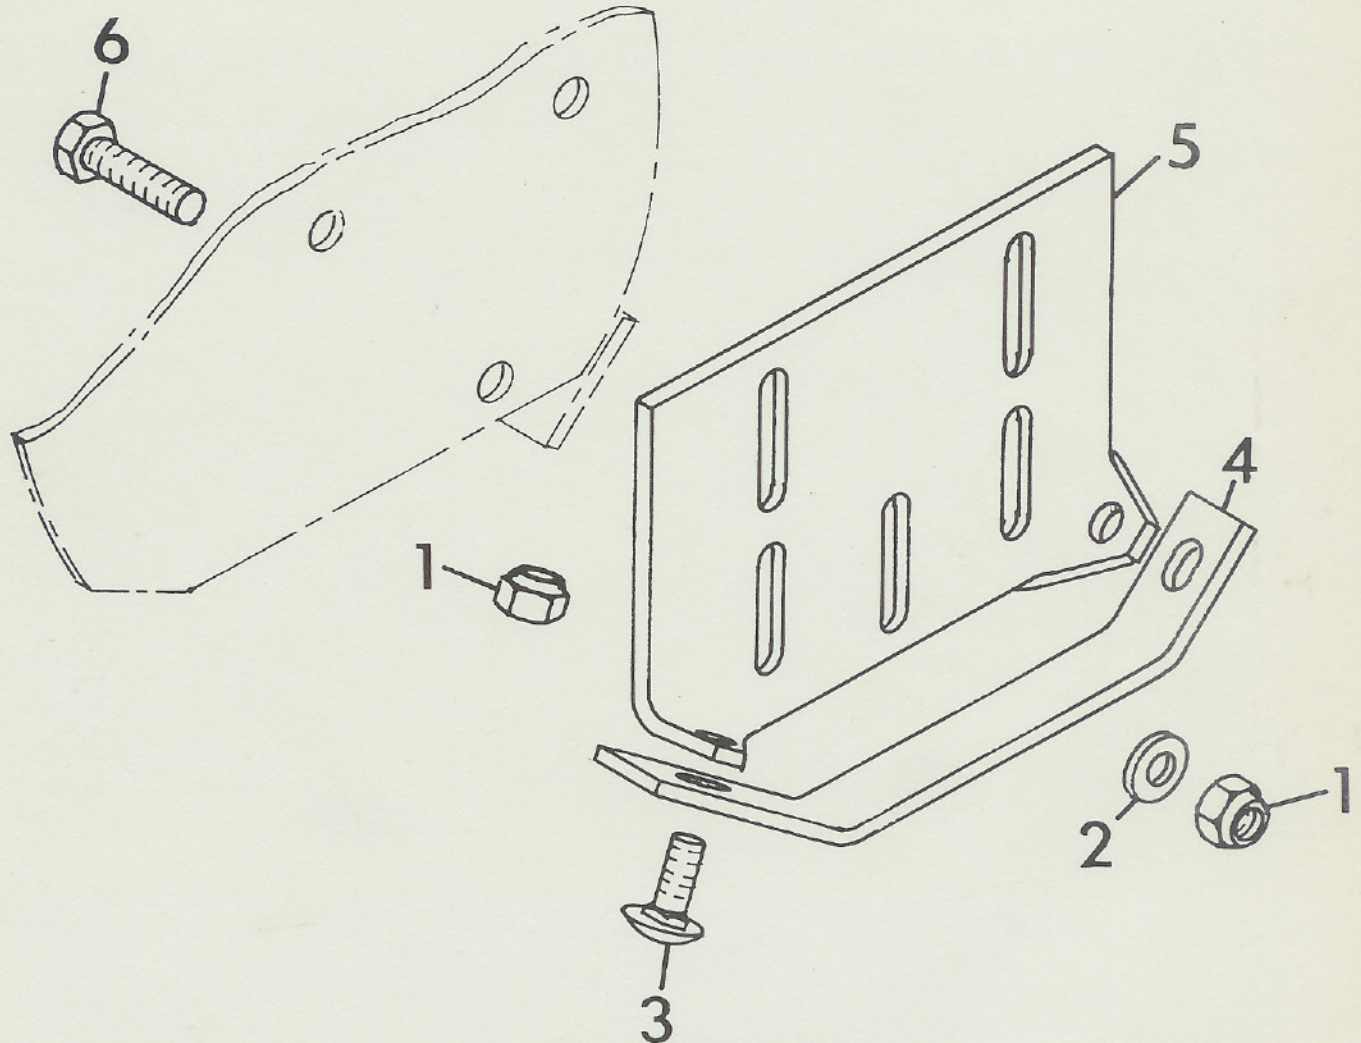

# GRAVELY ILLUSTRATED PARTS LIST

NAME: SNOWBLOWER SIDE SKID KIT

PART NUMBER(S): 33159

Item No	Part No.	Qty.	Description
1	456004	10	Nut, Lock: 3/8-16 Washer
2	120394	6	Washer, Flat .406 x .812
3	120915	4	Bolt 3/8-16 x 1 RD HD SQ NK
4	33160	2	Skid
5	33161	2	Brace, Skid
6	180122	6	Bolt, Hex 3/8-16 x 1.00